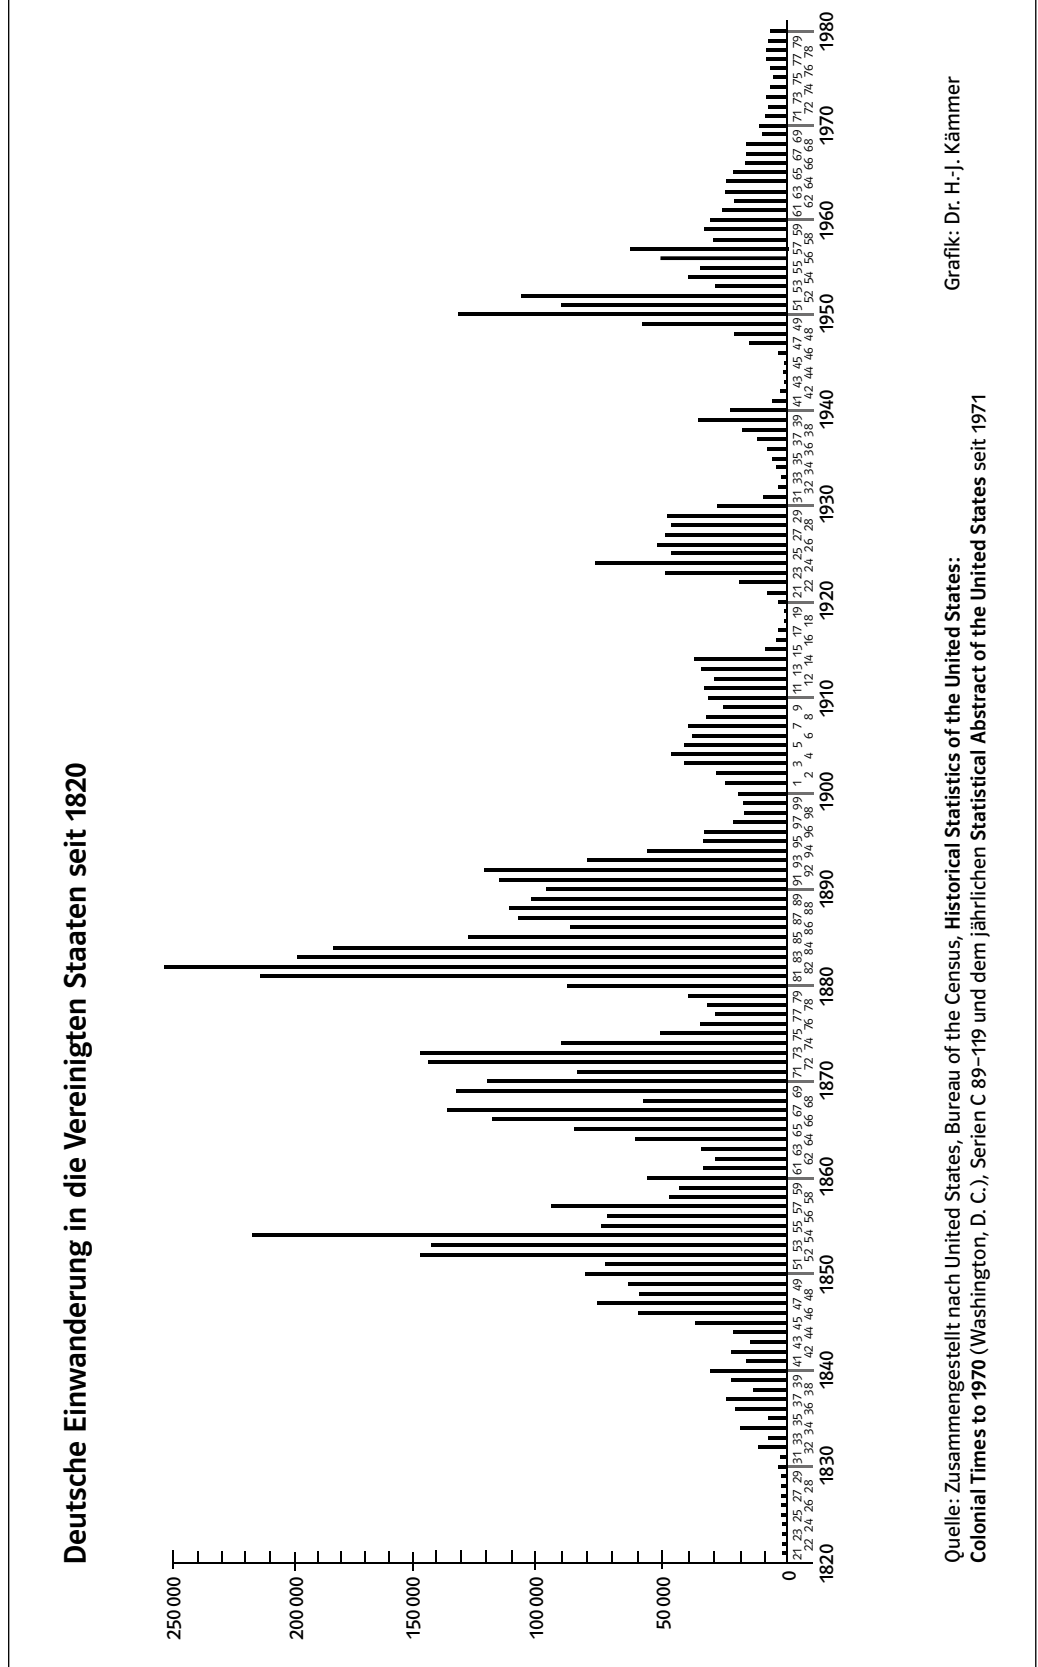

Why did Germans emigrate to the US?

- (1) Describe the development of German immigration to the US with the help of the bar chart.
- (2) Match the bar chart with the given historical developments or events.
 Explain why they might have had an impact.
 Add any other events you think might have had an impact.

Grafik: Dr. H.-J. Kämmer

Quelle: Zusammengestellt nach United States: Bureau of the Census, Historical Statistics of the United States: Colonial Times to 1970 (Washington, D. C.), Serien C 89-119 und dem jährlichen Statistical Abstract of the United States seit 1971